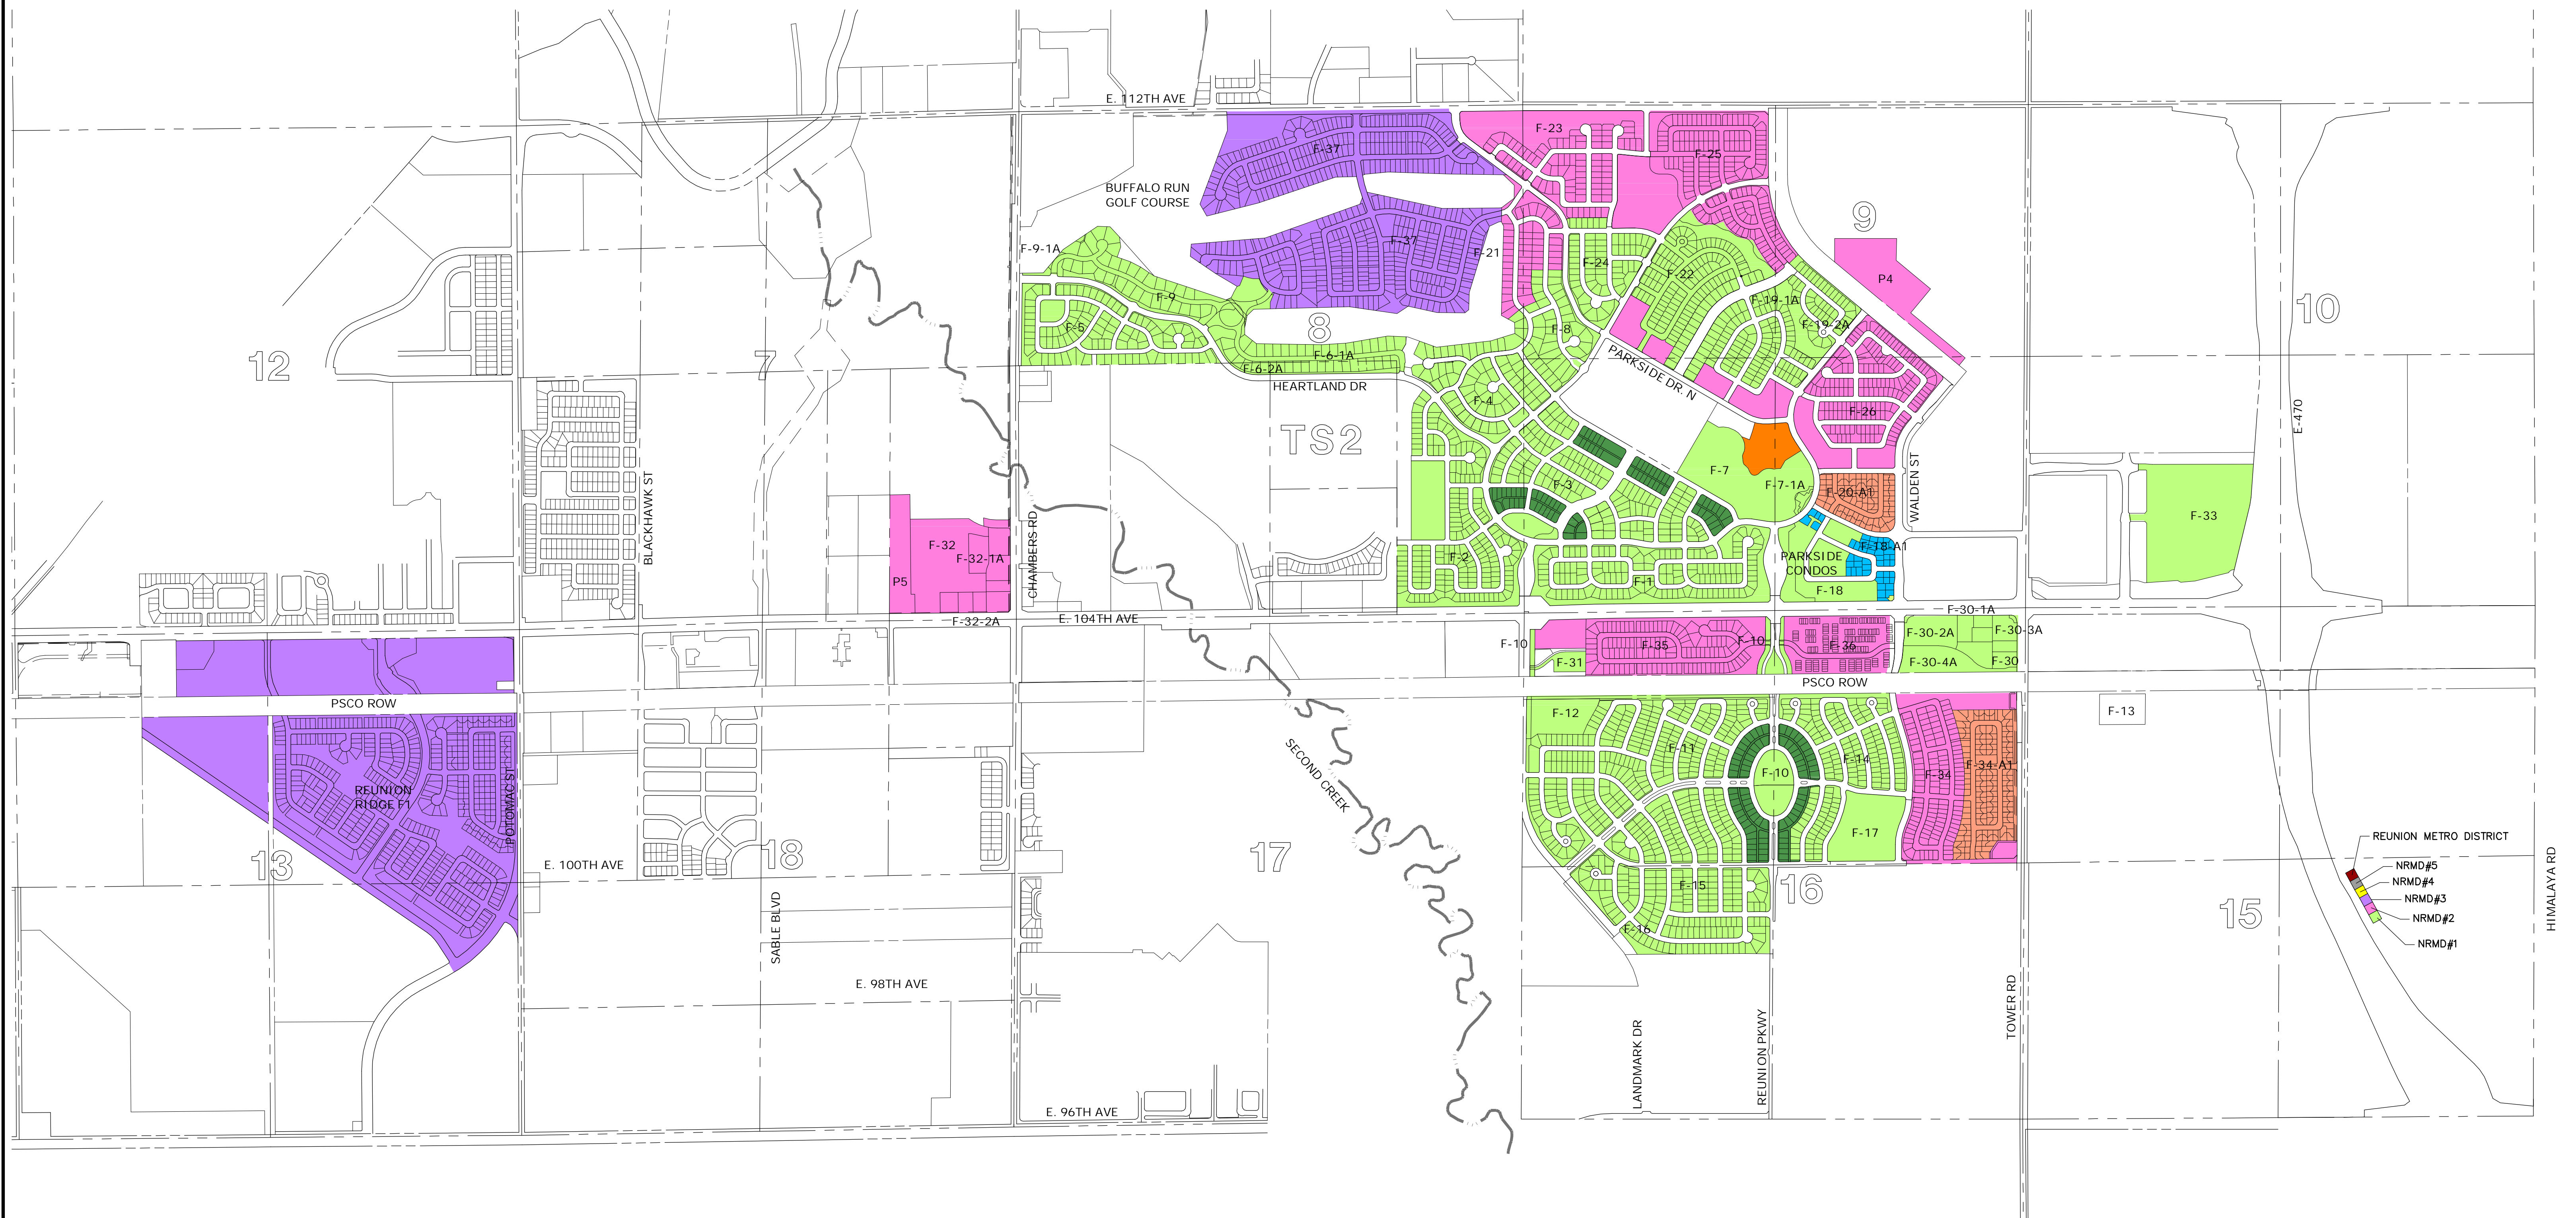

# REUNION METROPOLITAN DISTRICT

NORTH RANGE METROPOLITAN DISTRICTS

COMMERCE CITY, COLORADO

DECEMBER 20, 2019

## BOUNDARY MAP

### LEGEND

- REUNION METRO DISTRICT
- NORTH RANGE METRO DISTRICT #1
- NORTH RANGE METRO DISTRICT #1 & SUBDISTRICT
- NORTH RANGE METRO DISTRICT #1, SUBDISTRICT NO. 2
- NORTH RANGE METRO DISTRICT #2
- NORTH RANGE METRO DISTRICT #2, SUBDISTRICT NO. 1
- NORTH RANGE METRO DISTRICT #3
- NORTH RANGE METRO DISTRICT #4
- NORTH RANGE METRO DISTRICT #5
- RMD, NRMD#1, NRMD#2, NRMD#3, NRMD#4, NRMD#5

X:\144000\01\1442115\Drawings\Presentations\Annual District Boundary Map\2019 District Boundary Map-Full.mxd.dwg, 2/20/2019 9:38:08 AM, Vglsd