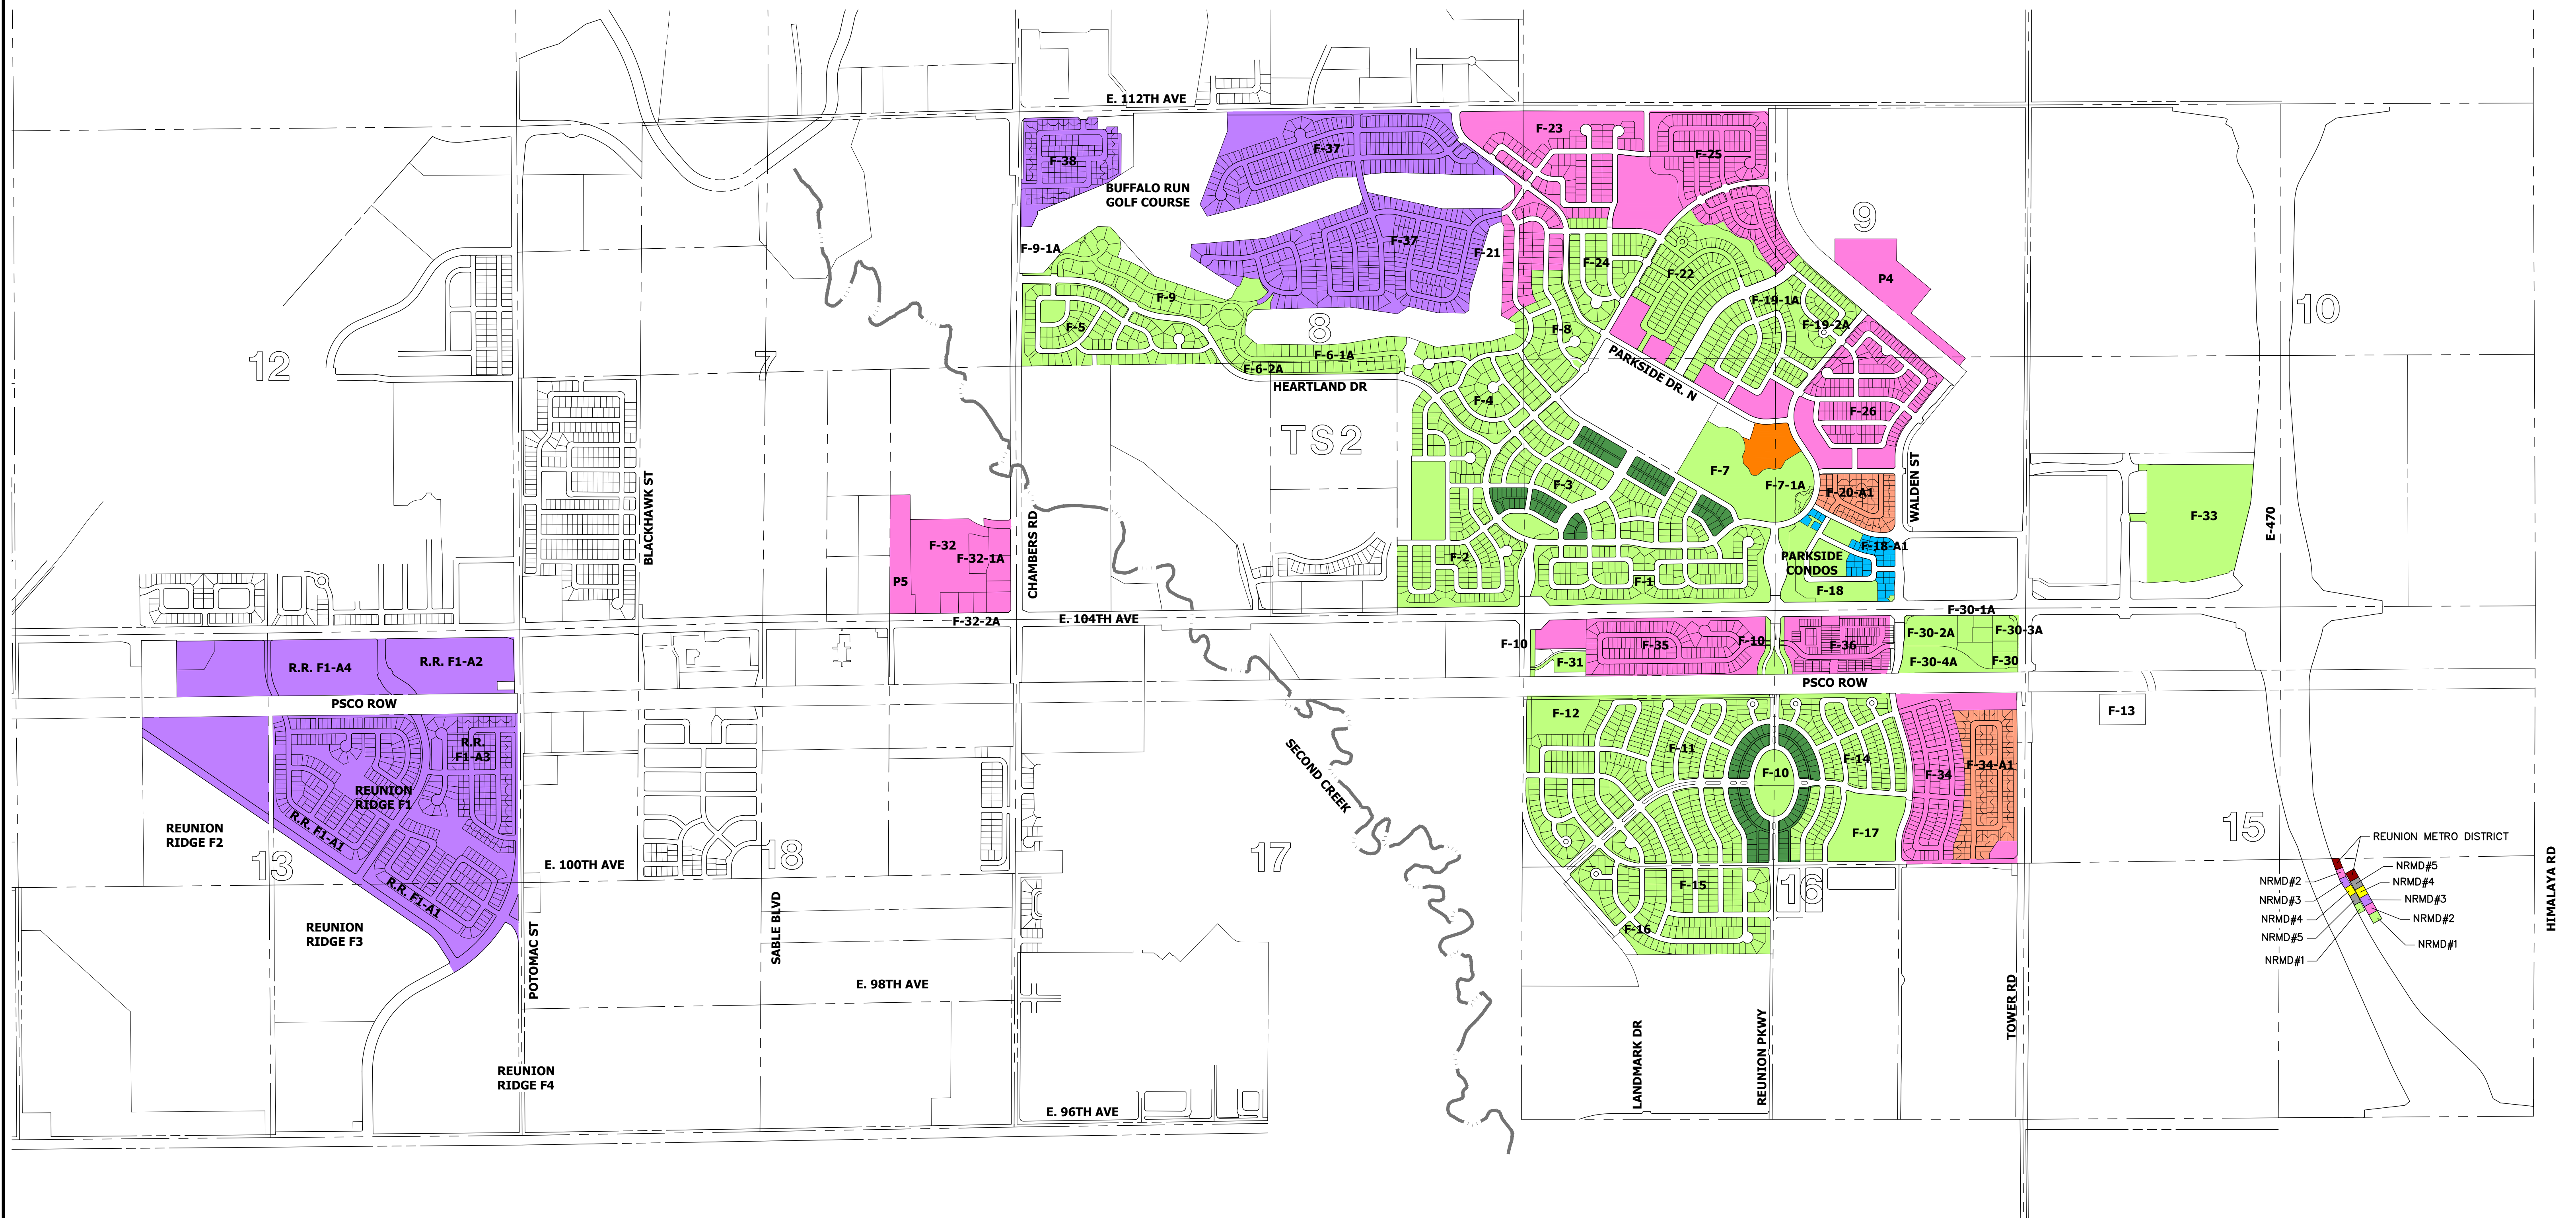

REUNION METROPOLITAN DISTRICT

NORTH RANGE METROPOLITAN DISTRICTS

COMMERCE CITY, COLORADO

OCTOBER 19, 2020

BOUNDARY MAP

LEGEND

- REUNION METRO DISTRICT
- NORTH RANGE METRO DISTRICT #1
- NORTH RANGE METRO DISTRICT #1 & SUBDISTRICT
- NORTH RANGE METRO DISTRICT #1, SUBDISTRICT NO. 2
- NORTH RANGE METRO DISTRICT #2
- NORTH RANGE METRO DISTRICT #2, SUBDISTRICT NO.1
- NORTH RANGE METRO DISTRICT #3
- NORTH RANGE METRO DISTRICT #4
- NORTH RANGE METRO DISTRICT #5
- RMD, NRMD#1, NRMD#2, NRMD#3, NRMD#4, NRMD#5

BOUNDARY MAP
 REUNION METRO DISTRICT
 JOB NO. 14421.15
 10/19/2020
 SHEET 1 OF 1

Centennial 303-740-9393 • Colorado Springs 719-593-2593
 Fort Collins 970-491-9888 • www.jrengineering.com

X:\14421\15\Drawings\Presentations\Annual District Boundary Map\2016 District Boundary Map\Footer.dwg, 2/24/2016 12:14:38 PM, Vagstad